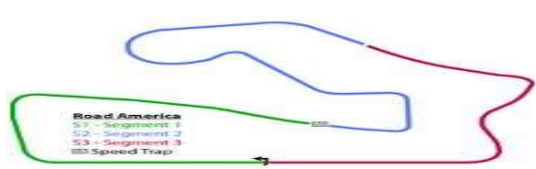

Bill Skibbe Chief of Timing & Scoring

Orbits

Ken Patterson Race Director

Spd1 is Speed Trap from S/F to 120 feet past. Spd is the Traditional Speed Trap at Turn 5

www.mylaps.com

Licensed to: Sports Car Club of America

Printed: 10/7/2020 3:28:05 PM

2020 Runoffs Road America

FE2
FE2 Qual 2

Road America 3 Segments 4.048 miles

10/7/2020 14:30

Qualifying (22:00 Time) started at 14:56:12

Table with columns: Lap, Time of Day, Lap Tm, Spd1, S1 Tm, Spd, S2 Tm, S3 Tm, Lap, Time of Day, Lap Tm, Spd1, S1 Tm, Spd, S2 Tm, S3 Tm. Contains driver data for Steve Grundahl, John Yeatman, Kelton Jago, Ray Mason, Richard Mork, and Jeff Read.