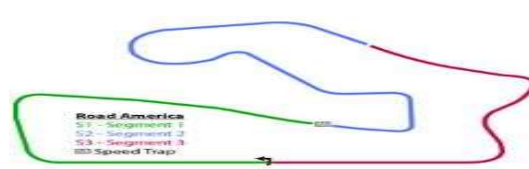

2020 Runoffs Road America

STL Road America 3 Segments 4.048 miles

STL Qual 2 10/7/2020 08:30

Qualifying (22:00 Time) started at 8:31:34

Table with columns: Lap, Time of Day, Lap Tm, Spd1, S1 Tm, Spd, S2 Tm, S3 Tm, Lap, Time of Day, Lap Tm, Spd1, S1 Tm, Spd, S2 Tm, S3 Tm. Rows include drivers like Joe Moser, Danny Steyn, Max Gee, Greg Maloy, Justin Elder, David Palfenier, Nick Iarossi, Brian Laughlin, Darin Treakle, Bob Beede, Raymond Joseph Smith, Marcos Vento, Amy Mills, Mike Taylor, Scott Bettinger, Richard Astacio, and Taz Harvey.

Bill Skibbe Chief of Timing & Scoring Orbits

Ken Patterson Race Director

Spd1 is Speed Trap from S/F to 120 feet past. Spd is the Traditional Speed Trap at Turn 5

www.mylaps.com

Licensed to: Sports Car Club of America

2020 Runoffs Road America

STL Road America 3 Segments 4.048 miles

STL Qual 2 10/7/2020 08:30

Qualifying (22:00 Time) started at 8:31:34

Table with columns: Lap, Time of Day, Lap Tm, Spd1, S1 Tm, Spd, S2 Tm, S3 Tm. Contains driver data for Spencer Clark, John Elder, Alan Stubblefield, Jaden Lander, Tom van Veen, Sean Duncan, Kristina Etherington, James Goughary, Stan Milam, William Keeling, Whitfield Gregg, Dan Harding, Tim DeRonne, Michael Olivier, and Kendall Jones.