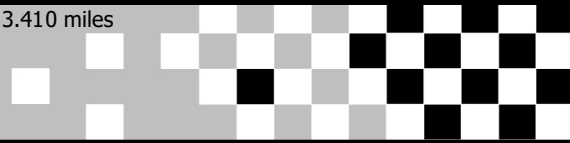

Lone Star Grand Prix

Grp2 - SRF3

Circuit of the Americas 3.410 miles

Sunday Grp 2 Race Grid

Pos	No.	Name	Class	Overall BestTm	In Session	1st Overall Time	2nd Session	Hometown	Make/Model
1	119	Grayson Strathman	SRF3	2:26.859	Saturday Official Race	2:27.084	Saturday Official Race Re	Sand Springs OK	SCCA Spec Racer Ford C
2	08	Dave Ogburn III	SRF3	2:26.892	Saturday Official Race	2:27.000	Saturday Official Race Re	San Angelo TX	SCCA Spec Racer Ford C
3	4	Denny Striping	SRF3	2:26.995	Saturday Official Race	2:27.140	Saturday Official Race Re	McKinney TX	SCCA Spec Racer Ford C
4	56	Richard Stephens	SRF3	2:27.209	Saturday Official Race	2:27.386	Saturday Official Race Re	Bixby OK	SCCA Spec Racer Ford C
5	18	Gary Glanger	SRF3	2:27.656	Saturday Official Race	2:27.869	Saturday Official Race Re	Dallas TX	SCCA Spec Racer Ford C
6	46	Grant Vogel	SRF3	2:27.814	Saturday Qualifying	2:27.876	Saturday Qualifying	St. Louis MO	SCCA Spec Racer Ford C
7	25	Richard Baldwin	SRF3	2:28.295	Saturday Official Race	2:28.518	Saturday Official Race Re	Covington LA	SCCA Spec Racer Ford C
8	00	Scott Monroe	SRF3	2:28.501	Saturday Official Race	2:28.688	Saturday Official Race Re	League City TX	SCCA Spec Racer Ford C
9	45	Tom Burt	SRF3	2:28.578	Saturday Qualifying	2:28.957	Saturday Qualifying	Woodway WA	SCCA Spec Racer Ford C
10	80	Whitney Strickland	SRF3	2:28.604	Saturday Qualifying	2:29.285	Saturday Qualifying	League City TX	SCCA Spec Racer Ford C
11	27	Mark Snyder	SRF3	2:28.643	Saturday Qualifying	2:29.121	Saturday Official Race Re	Southlake TX	SCCA Spec Racer Ford C
12	7	Brian Grigsby	SRF3	2:28.703	Saturday Official Race	2:28.904	Saturday Qualifying	Austin TX	SCCA Spec Racer Ford C
13	38	Kelly Toombs	SRF3	2:28.826	Saturday Qualifying	2:28.858	Saturday Qualifying	Prairie Village KS	SCCA Spec Racer Ford C
14	69	Peyton Long	SRF3	2:28.948	Saturday Official Race	2:29.291	Saturday Official Race Re	Greenbrier AR	SCCA Spec Racer Ford C
15	36	Nils Musaus	SRF3	2:29.159	Saturday Official Race	2:29.417	Saturday Official Race Re	Conroe TX	SCCA Spec Racer Ford C
16	65	Joe Frederick	SRF3	2:29.552	Saturday Official Race	2:29.829	Saturday Official Race Re	Longview TX	SCCA Spec Racer Ford C
17	40	Brad Gorrondona	SRF3	2:29.645	Saturday Official Race	2:29.961	Saturday Official Race Re	Fort Worth TX	SCCA Spec Racer Ford C
18	94	Edward Cavalier	SRF3	2:29.846	Saturday Official Race	2:29.862	Saturday Official Race Re	Houston TX	SCCA Spec Racer Ford C
19	47	John Vogel	SRF3	2:29.964	Saturday Official Race	2:30.034	Saturday Official Race Re	Saint Louis MO	SCCA Spec Racer Ford C
20	111	Johnny R Meriggi	SRF3	2:30.171	Saturday Official Race	2:30.175	Saturday Official Race Re	Spring TX	SCCA Spec Racer Ford C
21	91	Justin Elder	SRF3	2:30.402	Saturday Qualifying	2:30.903	Saturday Official Race Re	Lakeville MN	SCCA Spec Racer Ford C
22	129	Carl Hayward	SRF3	2:31.183	Saturday Qualifying	2:31.219	Saturday Official Race Re	Olathe KS	SCCA Spec Racer Ford C
23	44	Paul Miranda	SRF3	2:31.458	Saturday Official Race	2:32.188	Saturday Official Race Re	Austin TX	SCCA Spec Racer Ford C
24	6	Charles Pigeon	SRF3	2:31.839	Saturday Qualifying	2:32.071	Saturday Qualifying	Abilene TX	SCCA Spec Racer Ford C
25	14	Alejandro DellaTorre	SRF3	2:32.553	Saturday Official Race	2:32.723	Saturday Official Race Re	Oak Park MI	SCCA Spec Racer Ford C
26	26	Timothy Blakeley	SRF3	2:32.707	Saturday Qualifying	2:32.827	Saturday Official Race Re	Dallas TX	SCCA Spec Racer Ford C
27	06	Matt Strathman	SRF3	2:32.861	Saturday Official Race	2:33.007	Saturday Official Race Re	Topeka KS	SCCA Spec Racer Ford C
28	19	Barry Boes	SRF3	2:33.104	Saturday Qualifying	2:33.824	Saturday Official Race Re	Dripping Springs TX	SCCA Spec Racer Ford C
29	22	Clif Twaddle	SRF3	2:33.327	Saturday Official Race	2:34.461	Saturday Official Race Re	Houston TX	SCCA Spec Racer Ford C
30	01	Melvin Lipsitz	SRF3	2:33.535	Saturday Official Race	2:33.779	Saturday Official Race Re	Waco TX	SCCA Spec Racer Ford C
31	146	Kirk Collier	SRF3	2:33.568	Saturday Official Race	2:33.992	Saturday Official Race Re	Overland Park KS	SCCA Spec Racer Ford C
32	53	Robey Clark	SRF3	2:34.128	Saturday Official Race	2:34.318	Saturday Official Race Re	Austin TX	SCCA Spec Racer Ford C
33	07	Saybr Frase	SRF3	2:34.263	Saturday Qualifying	2:34.779	Saturday Official Race Re	Waterford MI	SCCA Spec Racer Ford C
34	116	Matthew Shaffer	SRF3	2:34.264	Saturday Official Race	2:34.482	Saturday Official Race Re	Allen TX	SCCA Spec Racer Ford C
35	09	Raymond Miller	SRF3	2:34.288	Saturday Official Race	2:34.487	Saturday Official Race Re	spring tx	SCCA Spec Racer Ford C
36	9	Tyler Fox	SRF3	2:35.579	Saturday Official Race	2:35.830	Saturday Official Race Re	Kansas City MO	SCCA Spec Racer Ford C
37	60	Timothy Gray	SRF3	2:35.958	Saturday Official Race	2:36.660	Saturday Official Race Re	Minneapolis Mn	SCCA Spec Racer Ford C
38	117	Bill Murray	SRF3	2:36.136	Saturday Official Race	2:36.337	Saturday Official Race Re	Houston TX	SCCA Spec Racer Ford C
39	03	Tisha Strickland	SRF3	2:36.350	Saturday Official Race	2:36.392	Saturday Official Race Re	League City TX	SCCA Spec Racer Ford C
40	66	Robert Long	SRF3	2:36.355	Saturday Qualifying	2:36.450	Saturday Official Race Re	Bloomfield Hills MI	SCCA Spec Racer Ford C