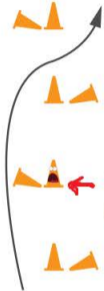

**2 Second Penalty Assessed**

**No Penalty Assessed**

Missed Gate? or DNF?

no

run is clean -- no cones were skipped

nope

Missed gate

yes