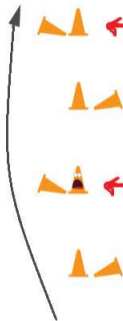

Missed gate

Missed gate

yes

2 Missed gates
(Not a DNF)