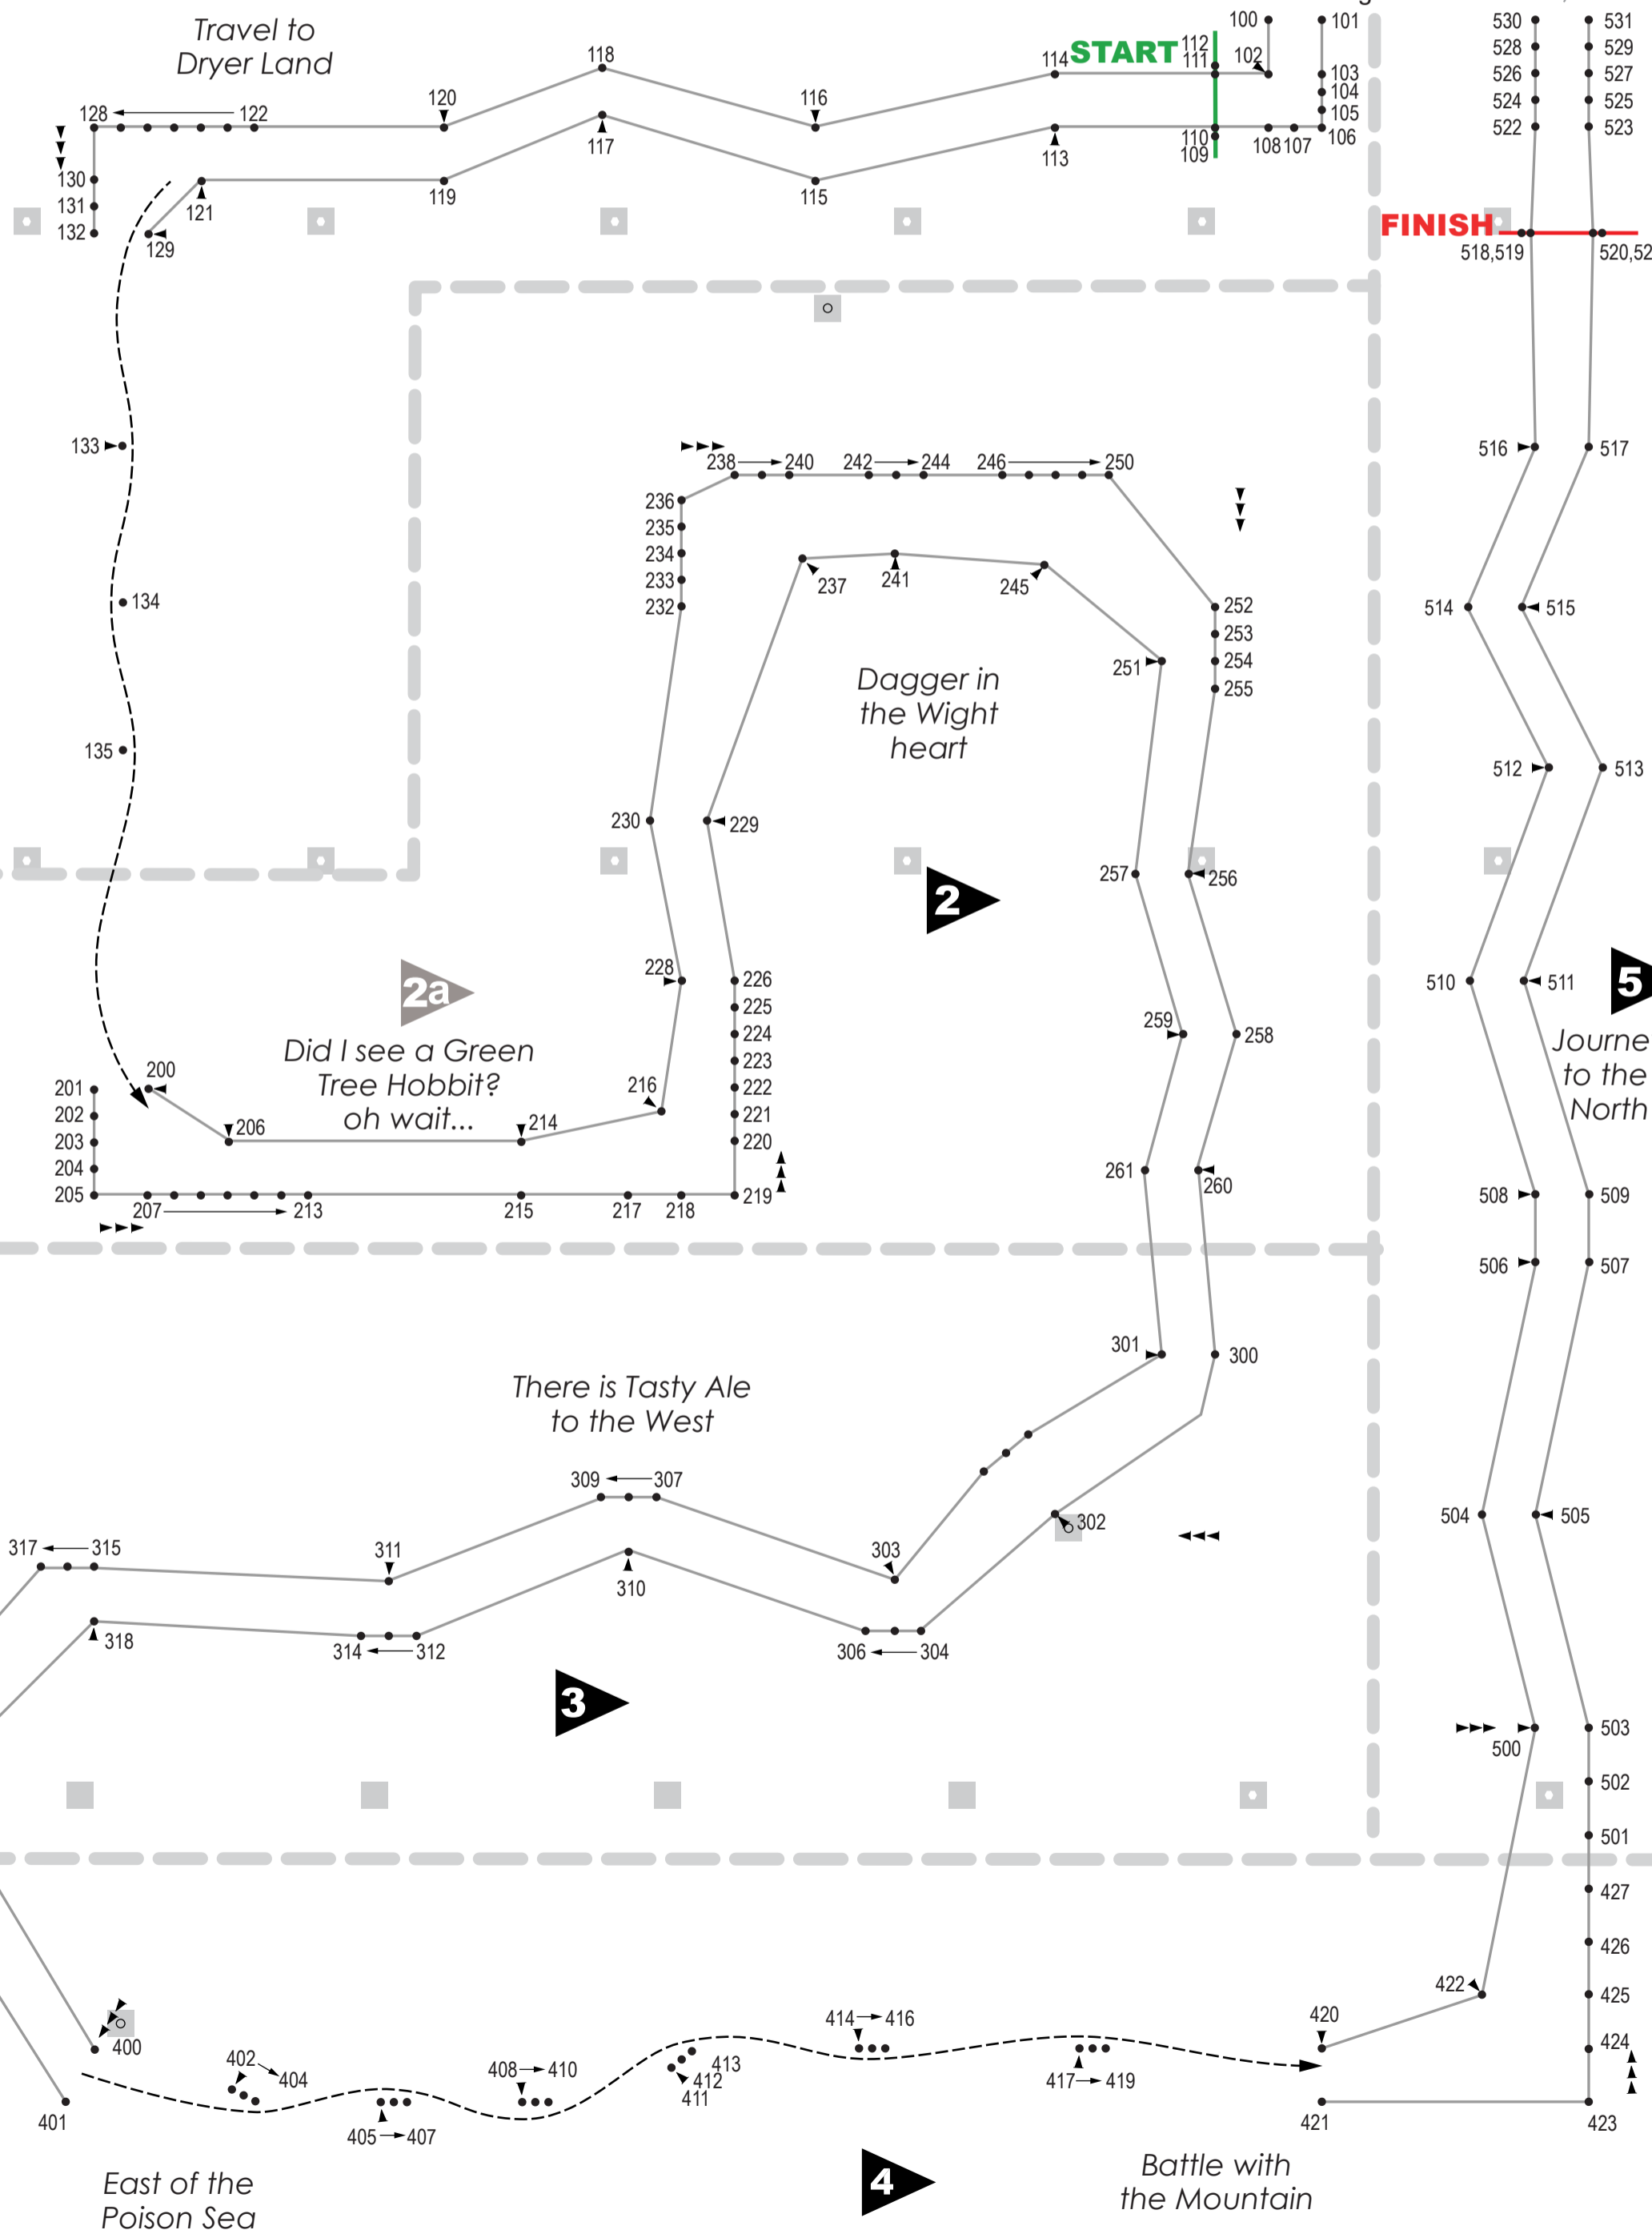

Grid 100-E

Grid 200-E

Scales

Spectator - East

Spectator - East

EAST COURSE

You Know Nothing, Cone Dodger
designed by Michael Feldpusch

1

1a

Stage

Travel to Dryer Land

START

FINISH

Journey to the North

East of the Poison Sea

Battle with the Mountain