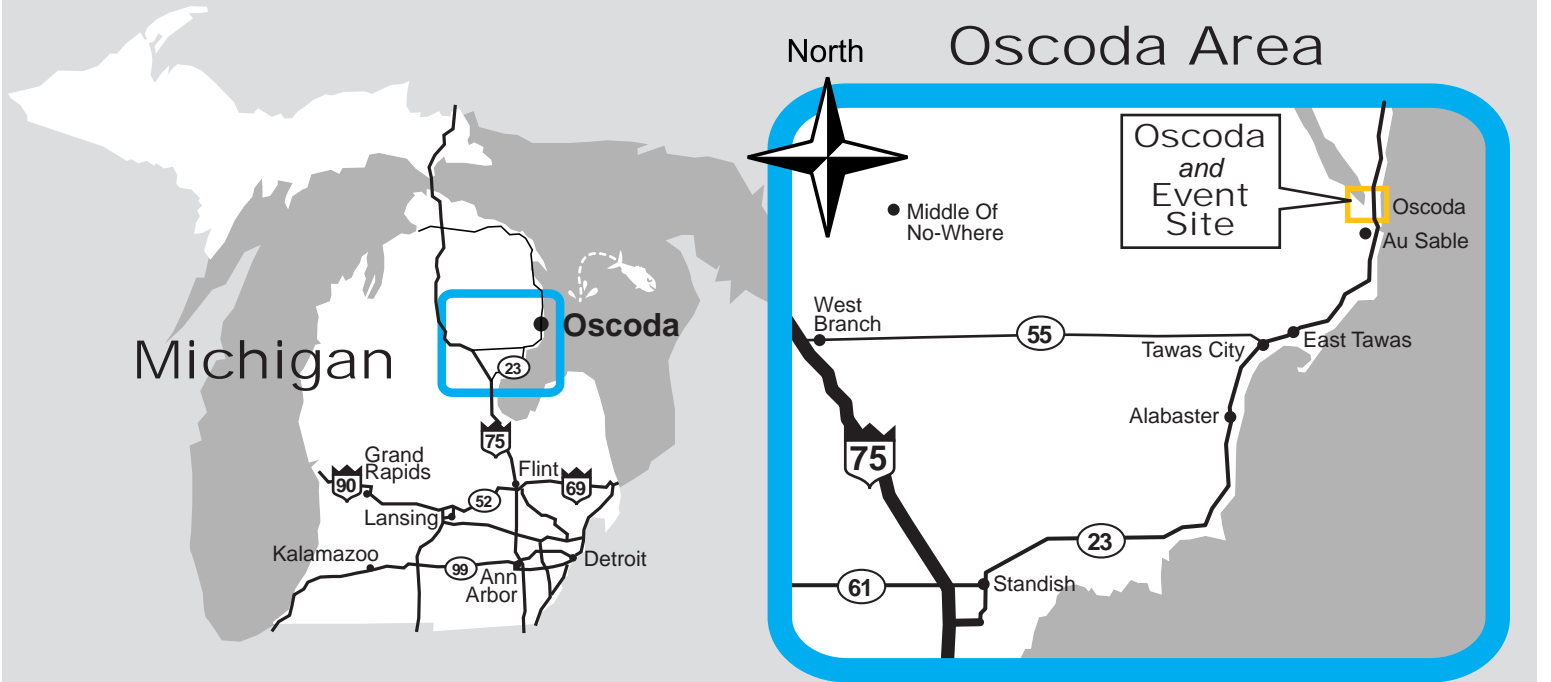

# Oscoda Event

- Turn Northwest onto **F41**
- Follow F41 past Wurtsmith Airport Main Entrance and Air Museum (*Van Etten Lake will be on your right*)
- Across from **Campground** turn left on a short road/gate to enter airport area
- Turn Left onto **Perimeter Road**, heading southeast, parallel to F41
- Take 1st right, Heading south.
- Pass building and enter gate onto site

Oscoda