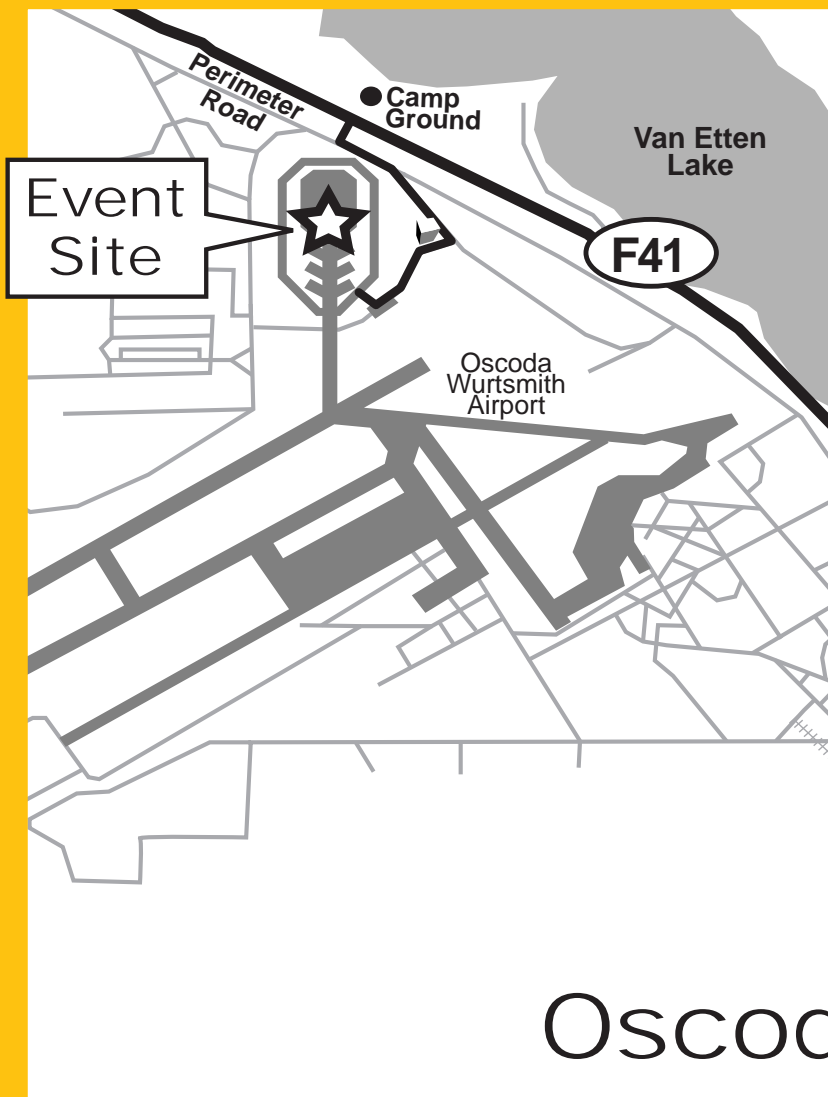

# Oscoda Event

- Turn Northwest onto **F41**
- Follow F41 past Wurtsmith Airport Main Entrance and Air Museum (*Van Etten Lake will be on your right*)
- Across from **Campground** turn left on a short road/gate to enter airport area
- Turn Left onto **Perimeter Road**, heading southeast, parallel to F41
- Take 1st right, Heading south.
- Pass building and enter gate onto site