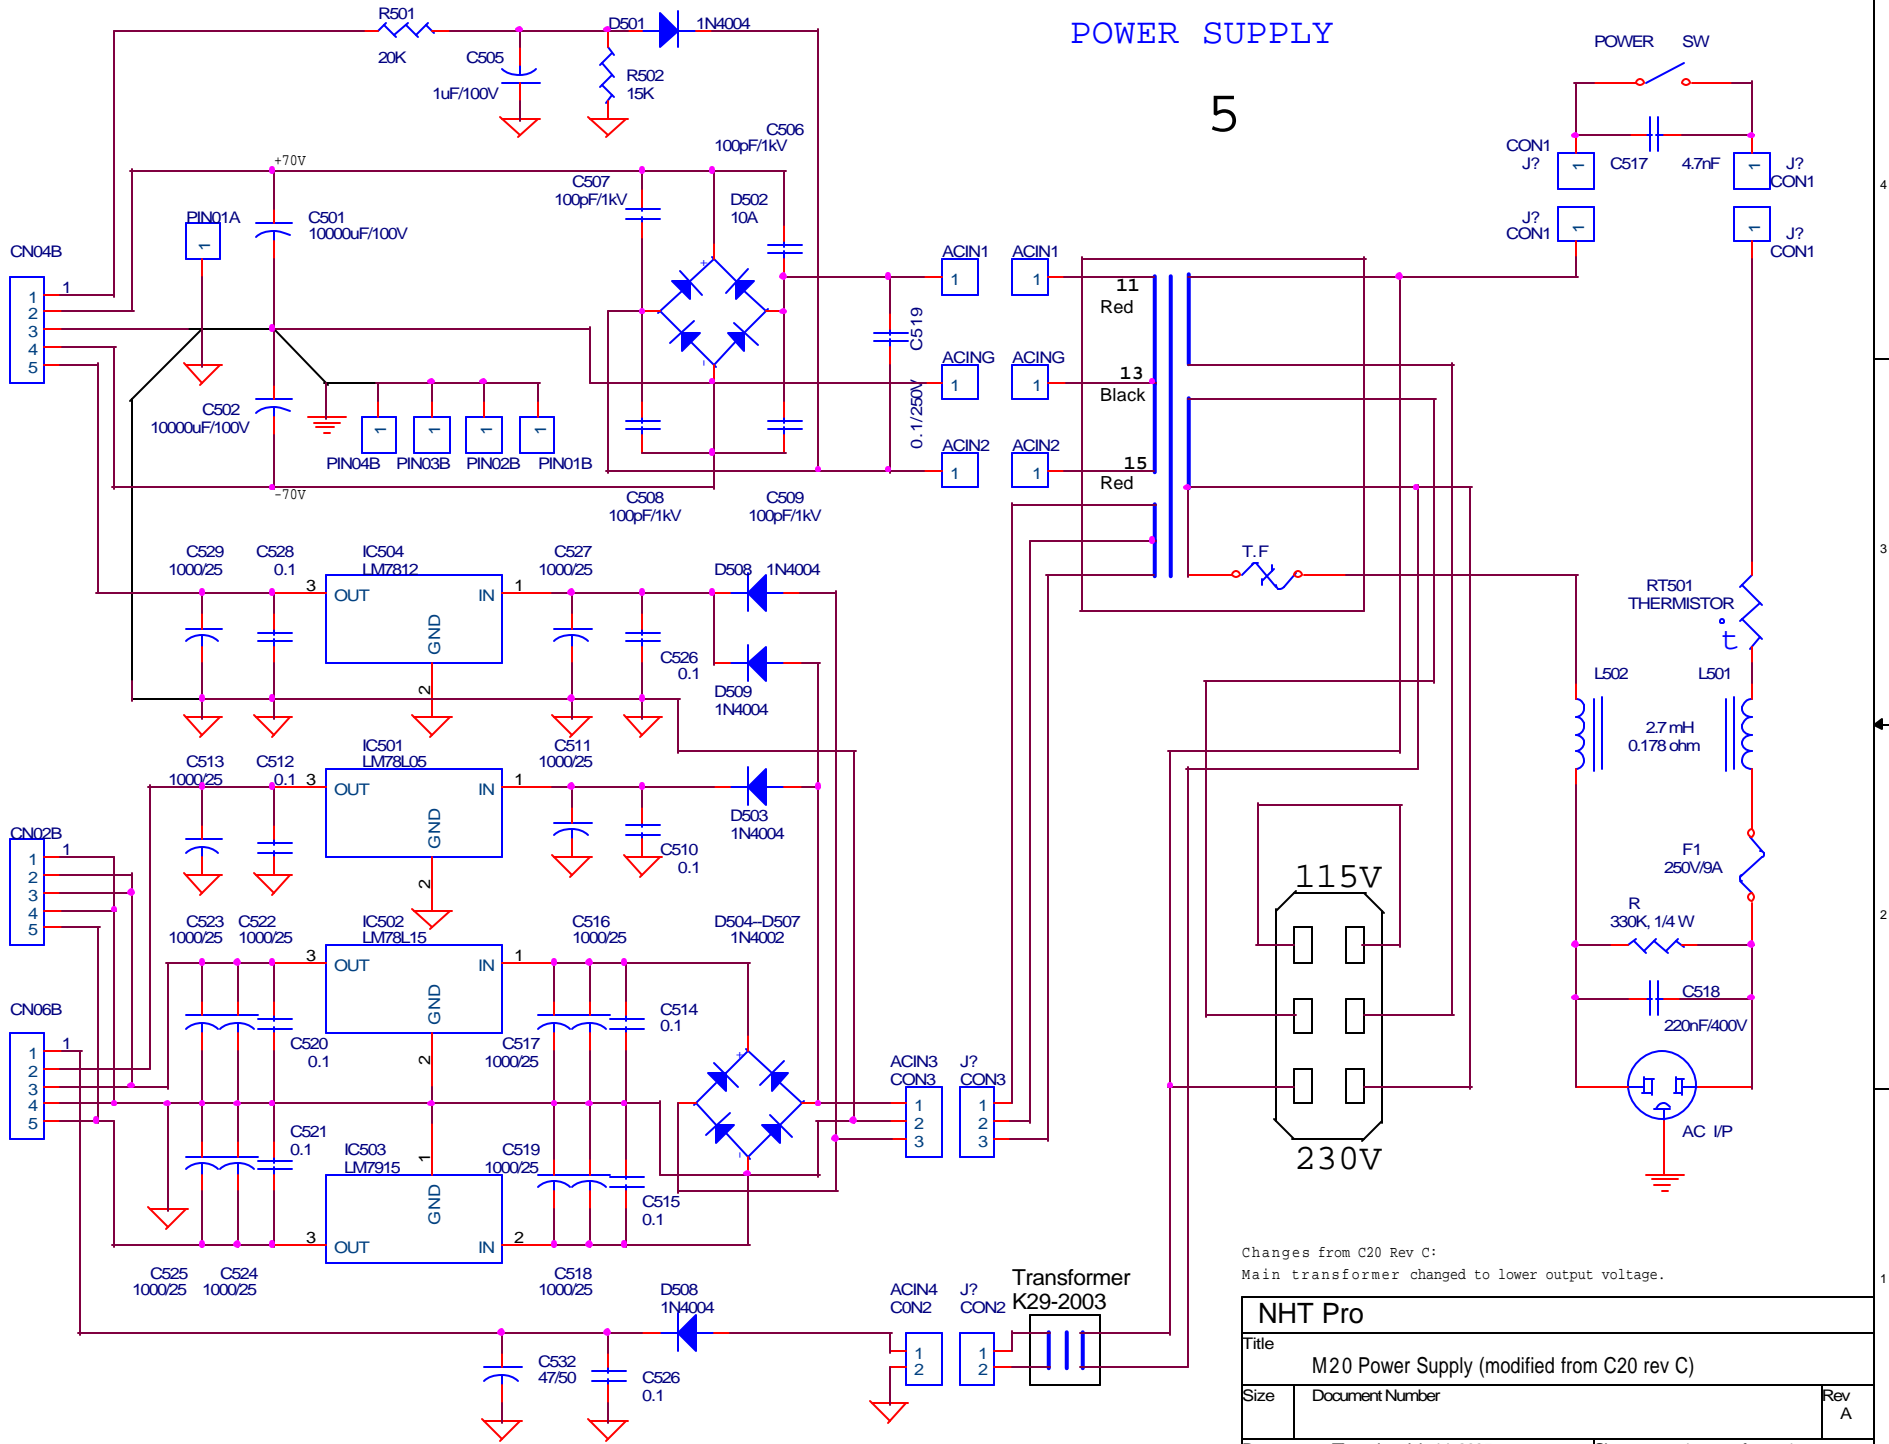

Digital Meter

3

4

NHT Pro		
Title M20 Digital Meter (same as C20 rev C)		
Size	Document Number	Rev A
Date	Thursday, July 14, 2005	Sheet 1 of 1

Changes from C20 Rev C
 Remove: R246, R247,
 R248, R602, C222, C223,
 C234, Q215, CN03A,
 CN03B

NHT Pro		
File		
M20 Power Amplifier (modified from C20 rev C)		
Size	Document Number	Rev A
Date: Thursday, July 14, 2005 Sheet 1 of 1		

POWER SUPPLY

5

Changes from C20 Rev C:
Main transformer changed to lower output voltage.

NHT Pro		
Title		
M20 Power Supply (modified from C20 rev C)		
Size	Document Number	Rev A
Date:	Thursday, July 14, 2005	Sheet 1 of 1

Tone Control

1

NHT Pro		
Title		
M20 Tone Control (same as C20 rev C)		
Size	Document Number	Rev A
Date:	Thursday, July 14, 2005	Sheet 1 of 1