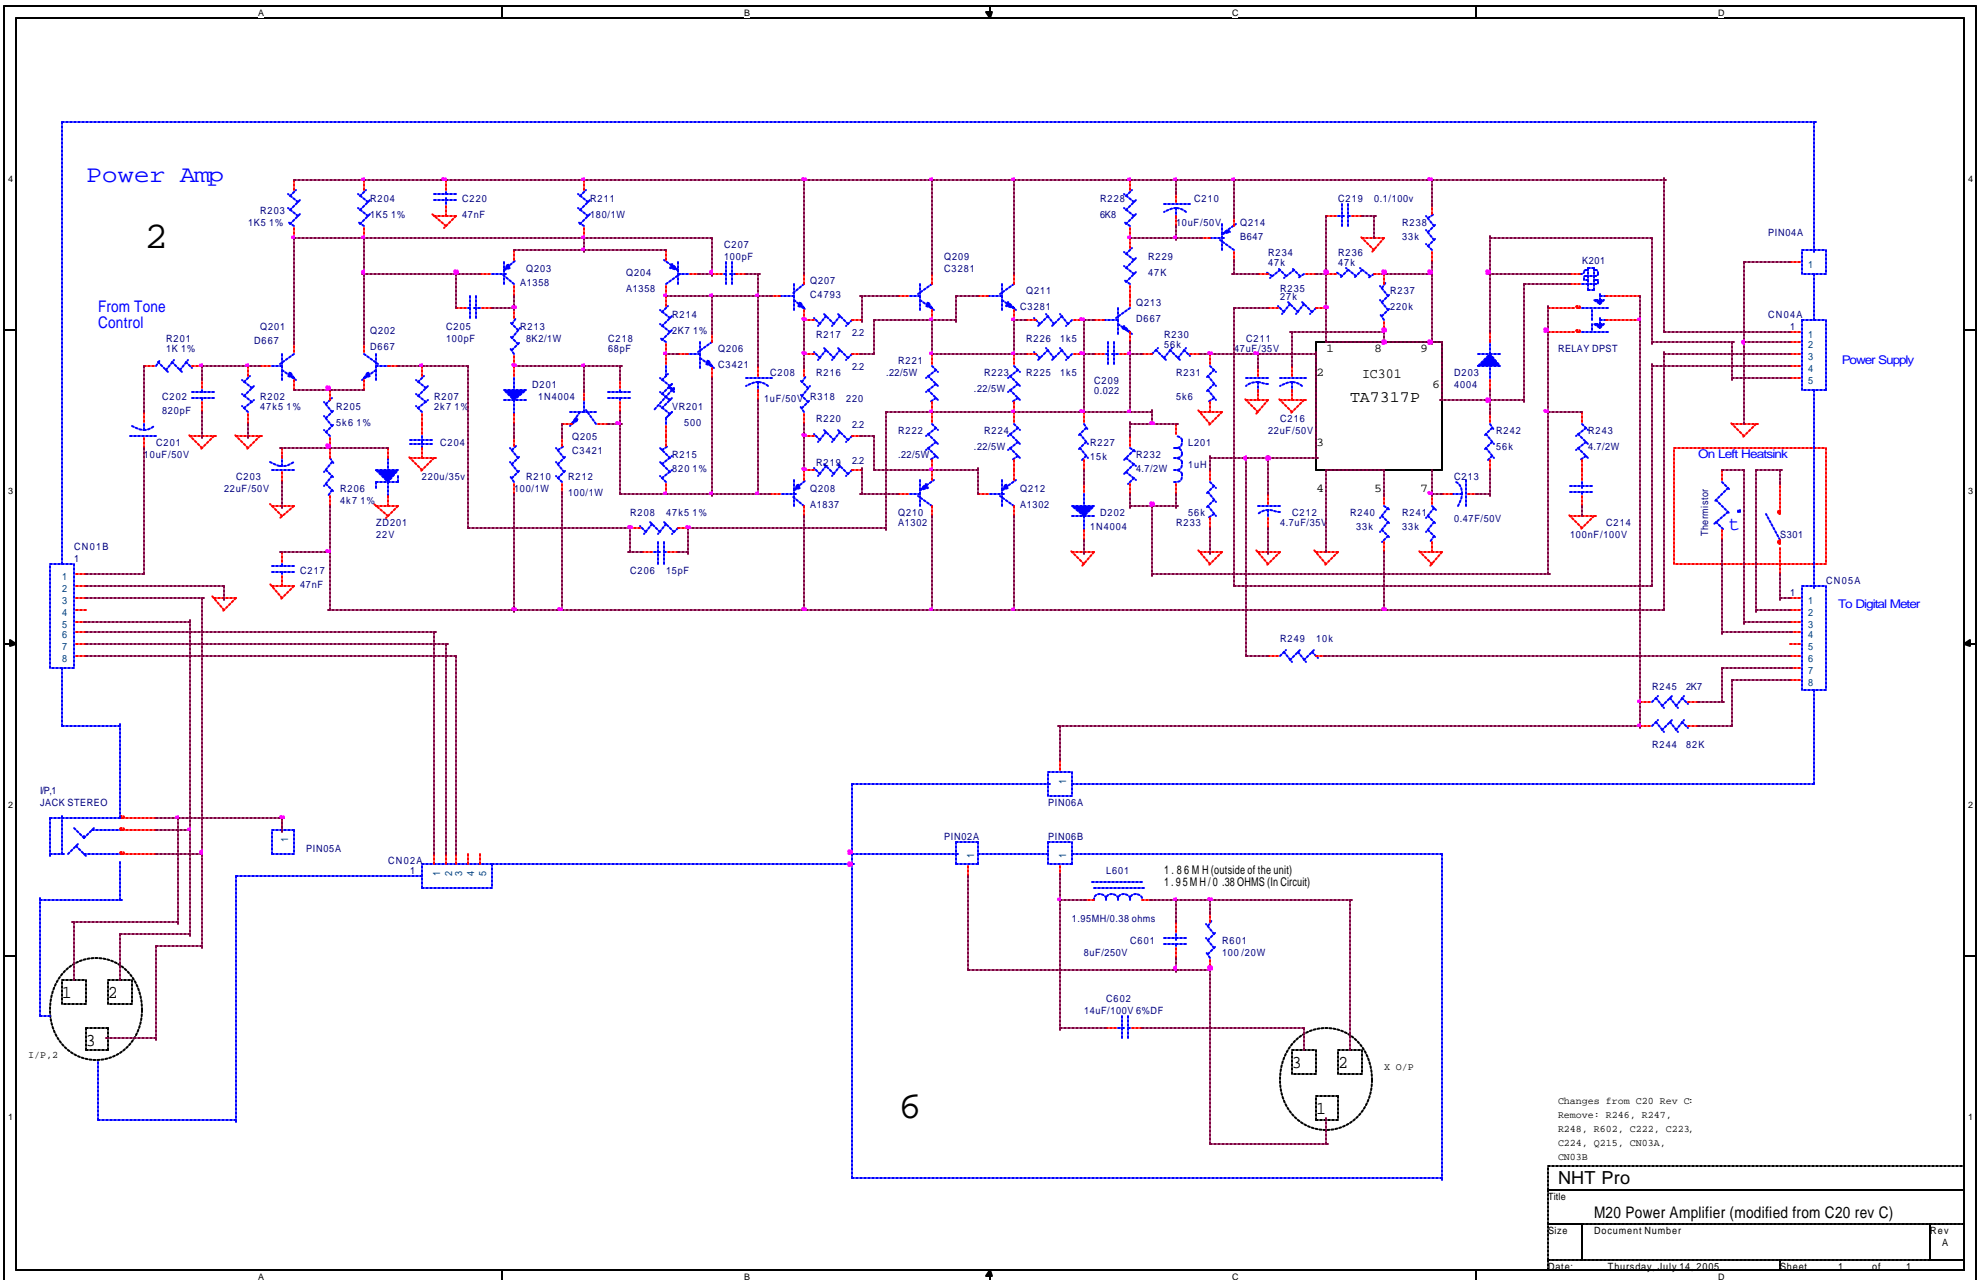

Digital Meter

3

4

NHT Pro		
Title M20 Digital Meter (same as C20 rev C)		
Size	Document Number	Rev A
Date	Thursday, July 14, 2005	Sheet 1 of 1

Changes from C20 Rev C
 Remove: R246, R247,
 R248, R602, C222, C223,
 C234, Q215, CN03A,
 CN03B

NHT Pro		
File		
M20 Power Amplifier (modified from C20 rev C)		
Size	Document Number	Rev A
Date: Thursday, July 14, 2005 Sheet 1 of 1		

POWER SUPPLY

5

Changes from C20 Rev C:
Main transformer changed to lower output voltage.

NHT Pro		
Title		
M20 Power Supply (modified from C20 rev C)		
Size	Document Number	Rev A
Date:	Thursday, July 14, 2005	Sheet 1 of 1

Tone Control

1

NHT Pro		
Title		
M20 Tone Control (same as C20 rev C)		
Size	Document Number	Rev A
Date:	Thursday, July 14, 2005	Sheet 1 of 1