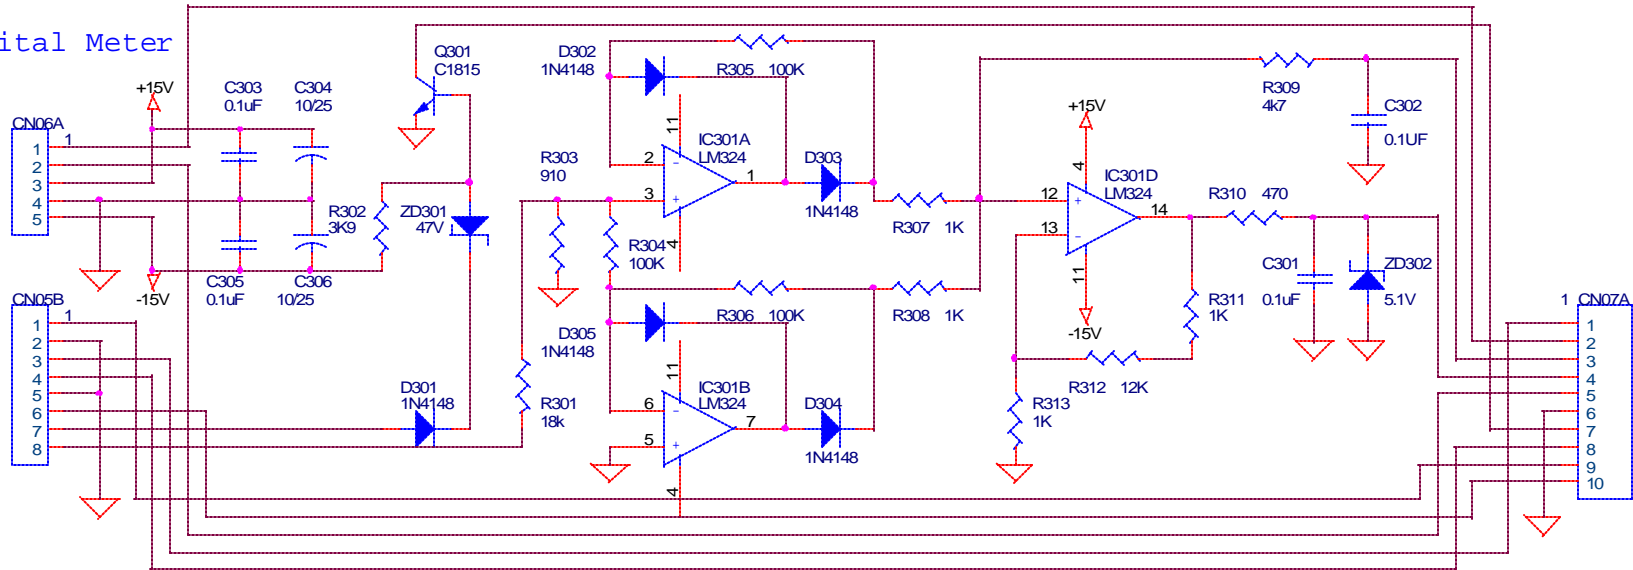

Digital Meter

3

4

NHT Pro		
Title M20 Digital Meter (same as C20 rev C)		
Size	Document Number	Rev A
Date	Thursday, July 14, 2005	Sheet 1 of 1

Changes from C20 Rev C
 Remove: R246, R247,
 R248, R602, C222, C223,
 C234, Q215, CN03A,
 CN03B

NHT Pro		
File		
M20 Power Amplifier (modified from C20 rev C)		
Size	Document Number	Rev A
Date: Thursday, July 14, 2005 Sheet 1 of 1		

POWER SUPPLY

5

Changes from C20 Rev C:
Main transformer changed to lower output voltage.

NHT Pro		
Title		
M20 Power Supply (modified from C20 rev C)		
Size	Document Number	Rev A
Date:	Thursday, July 14, 2005	Sheet 1 of 1

Tone Control

1

NHT Pro		
Title		
M20 Tone Control (same as C20 rev C)		
Size	Document Number	Rev A
Date:	Thursday, July 14, 2005	Sheet 1 of 1