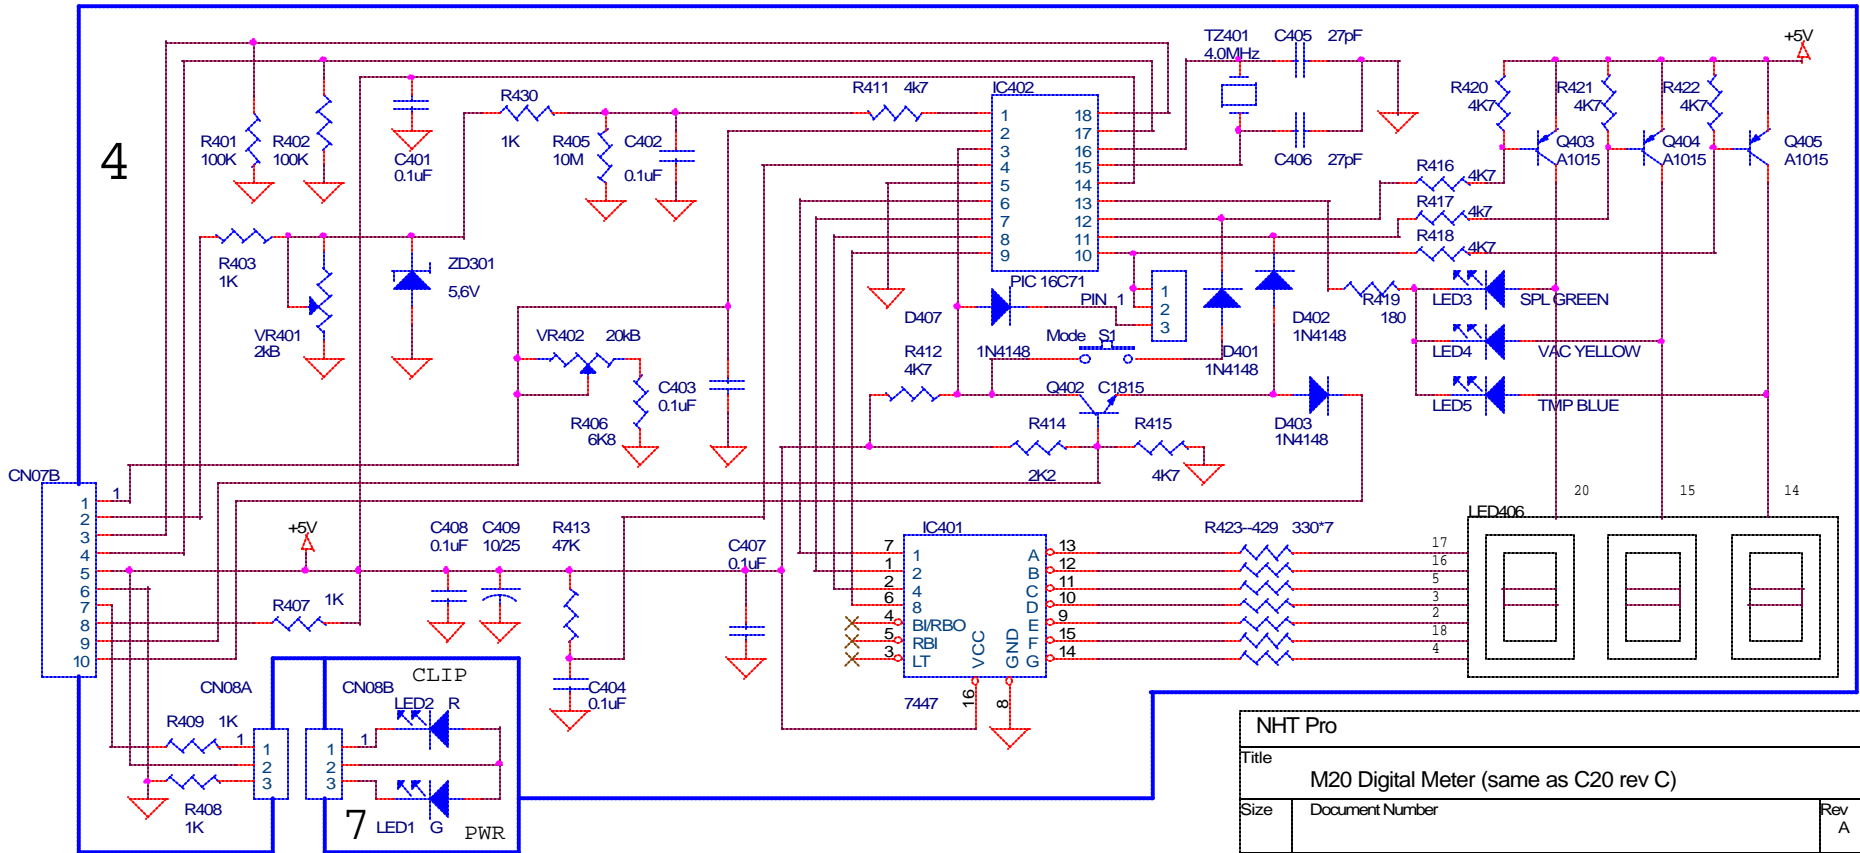

Digital Meter

3

4

NHT Pro		
Title M20 Digital Meter (same as C20 rev C)		
Size	Document Number	Rev A
Date	Thursday, July 14, 2005	Sheet 1 of 1

Changes from C20 Rev C
 Remove: R246, R247,
 R248, R602, C222, C223,
 C234, Q215, CN03A,
 CN03B

NHT Pro		
File		
M20 Power Amplifier (modified from C20 rev C)		
Size	Document Number	Rev A
Date: Thursday, July 14, 2005 Sheet 1 of 1		

POWER SUPPLY

5

Changes from C20 Rev C:
Main transformer changed to lower output voltage.

NHT Pro		
Title		
M20 Power Supply (modified from C20 rev C)		
Size	Document Number	Rev A
Date:	Thursday, July 14, 2005	Sheet 1 of 1

Tone Control

1

NHT Pro		
Title		
M20 Tone Control (same as C20 rev C)		
Size	Document Number	Rev A
Date:	Thursday, July 14, 2005	Sheet 1 of 1