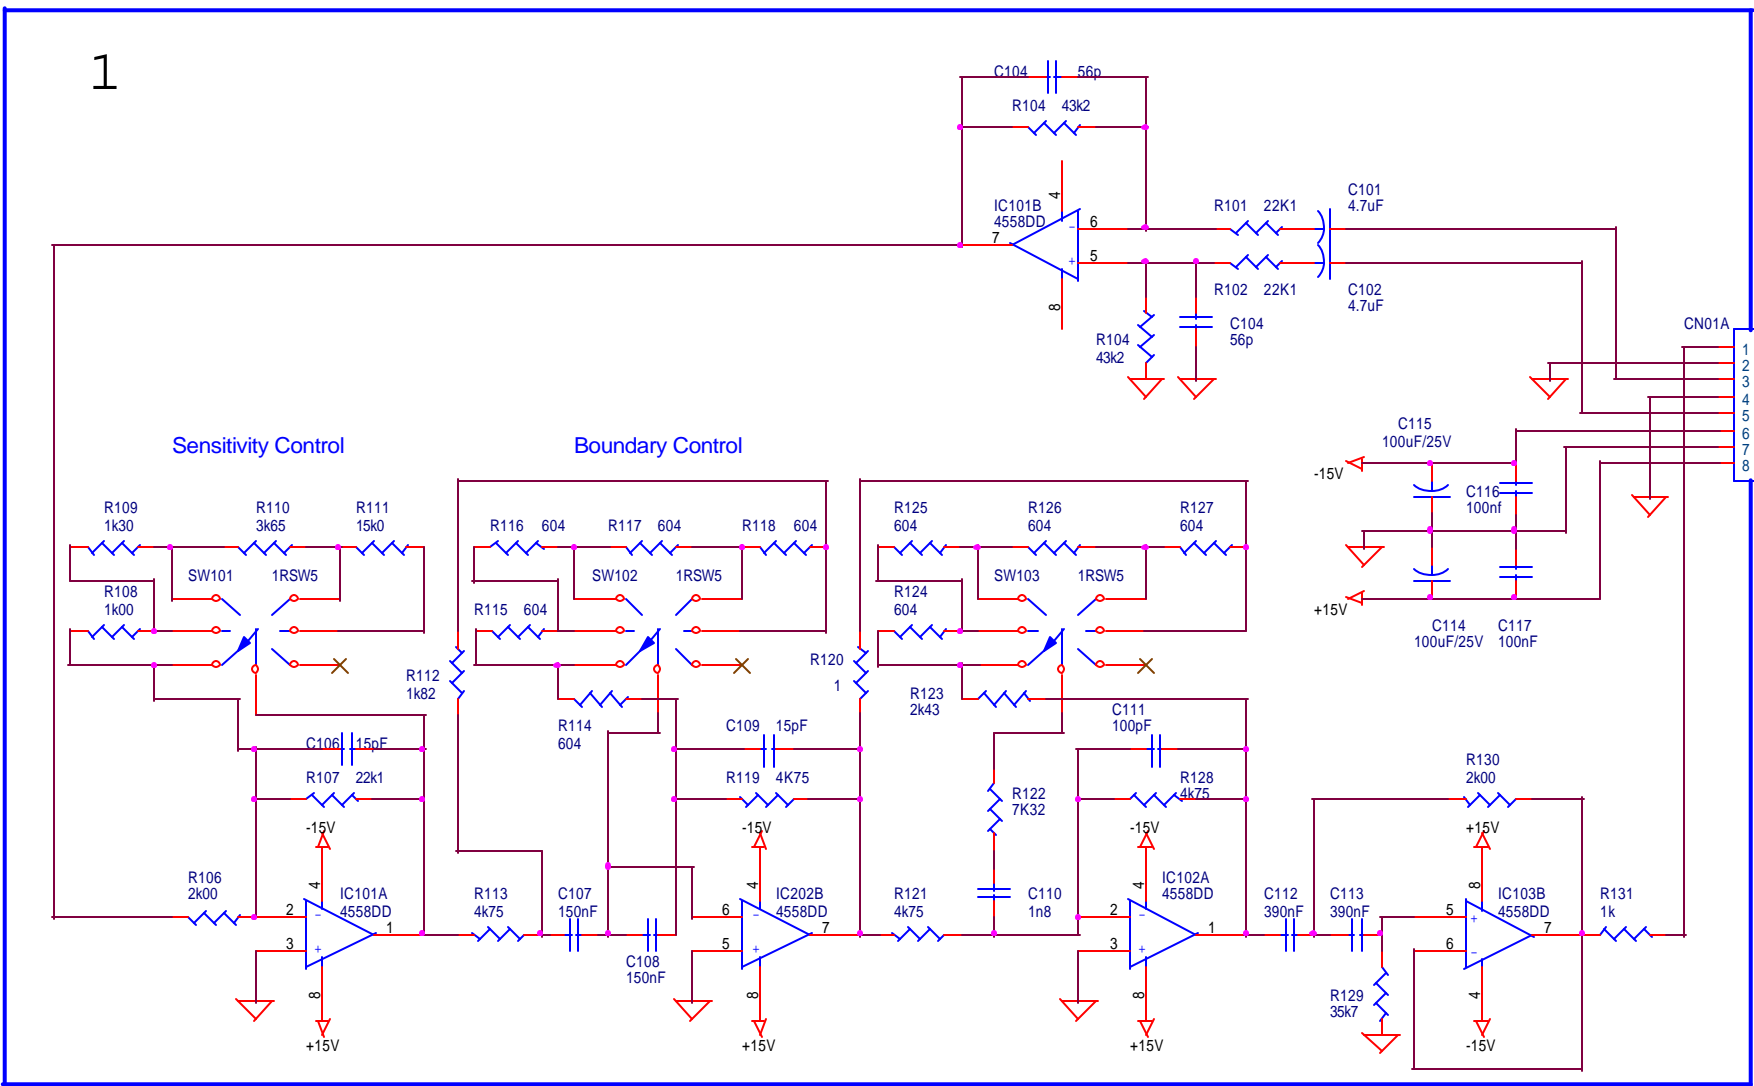

NHT Pro		
File		
M20 Power Amplifier (modified from C20 rev C)		
Size	Document Number	Rev A
Date: Thursday, July 14, 2005 Sheet 1 of 1		

POWER SUPPLY

5

Changes from C20 Rev C:
Main transformer changed to lower output voltage.

NHT Pro		
Title		
M20 Power Supply (modified from C20 rev C)		
Size	Document Number	Rev A
Date:	Thursday, July 14, 2005	Sheet 1 of 1

Tone Control

1

NHT Pro		
Title		
M20 Tone Control (same as C20 rev C)		
Size	Document Number	Rev A
Date:	Thursday, July 14, 2005	Sheet 1 of 1