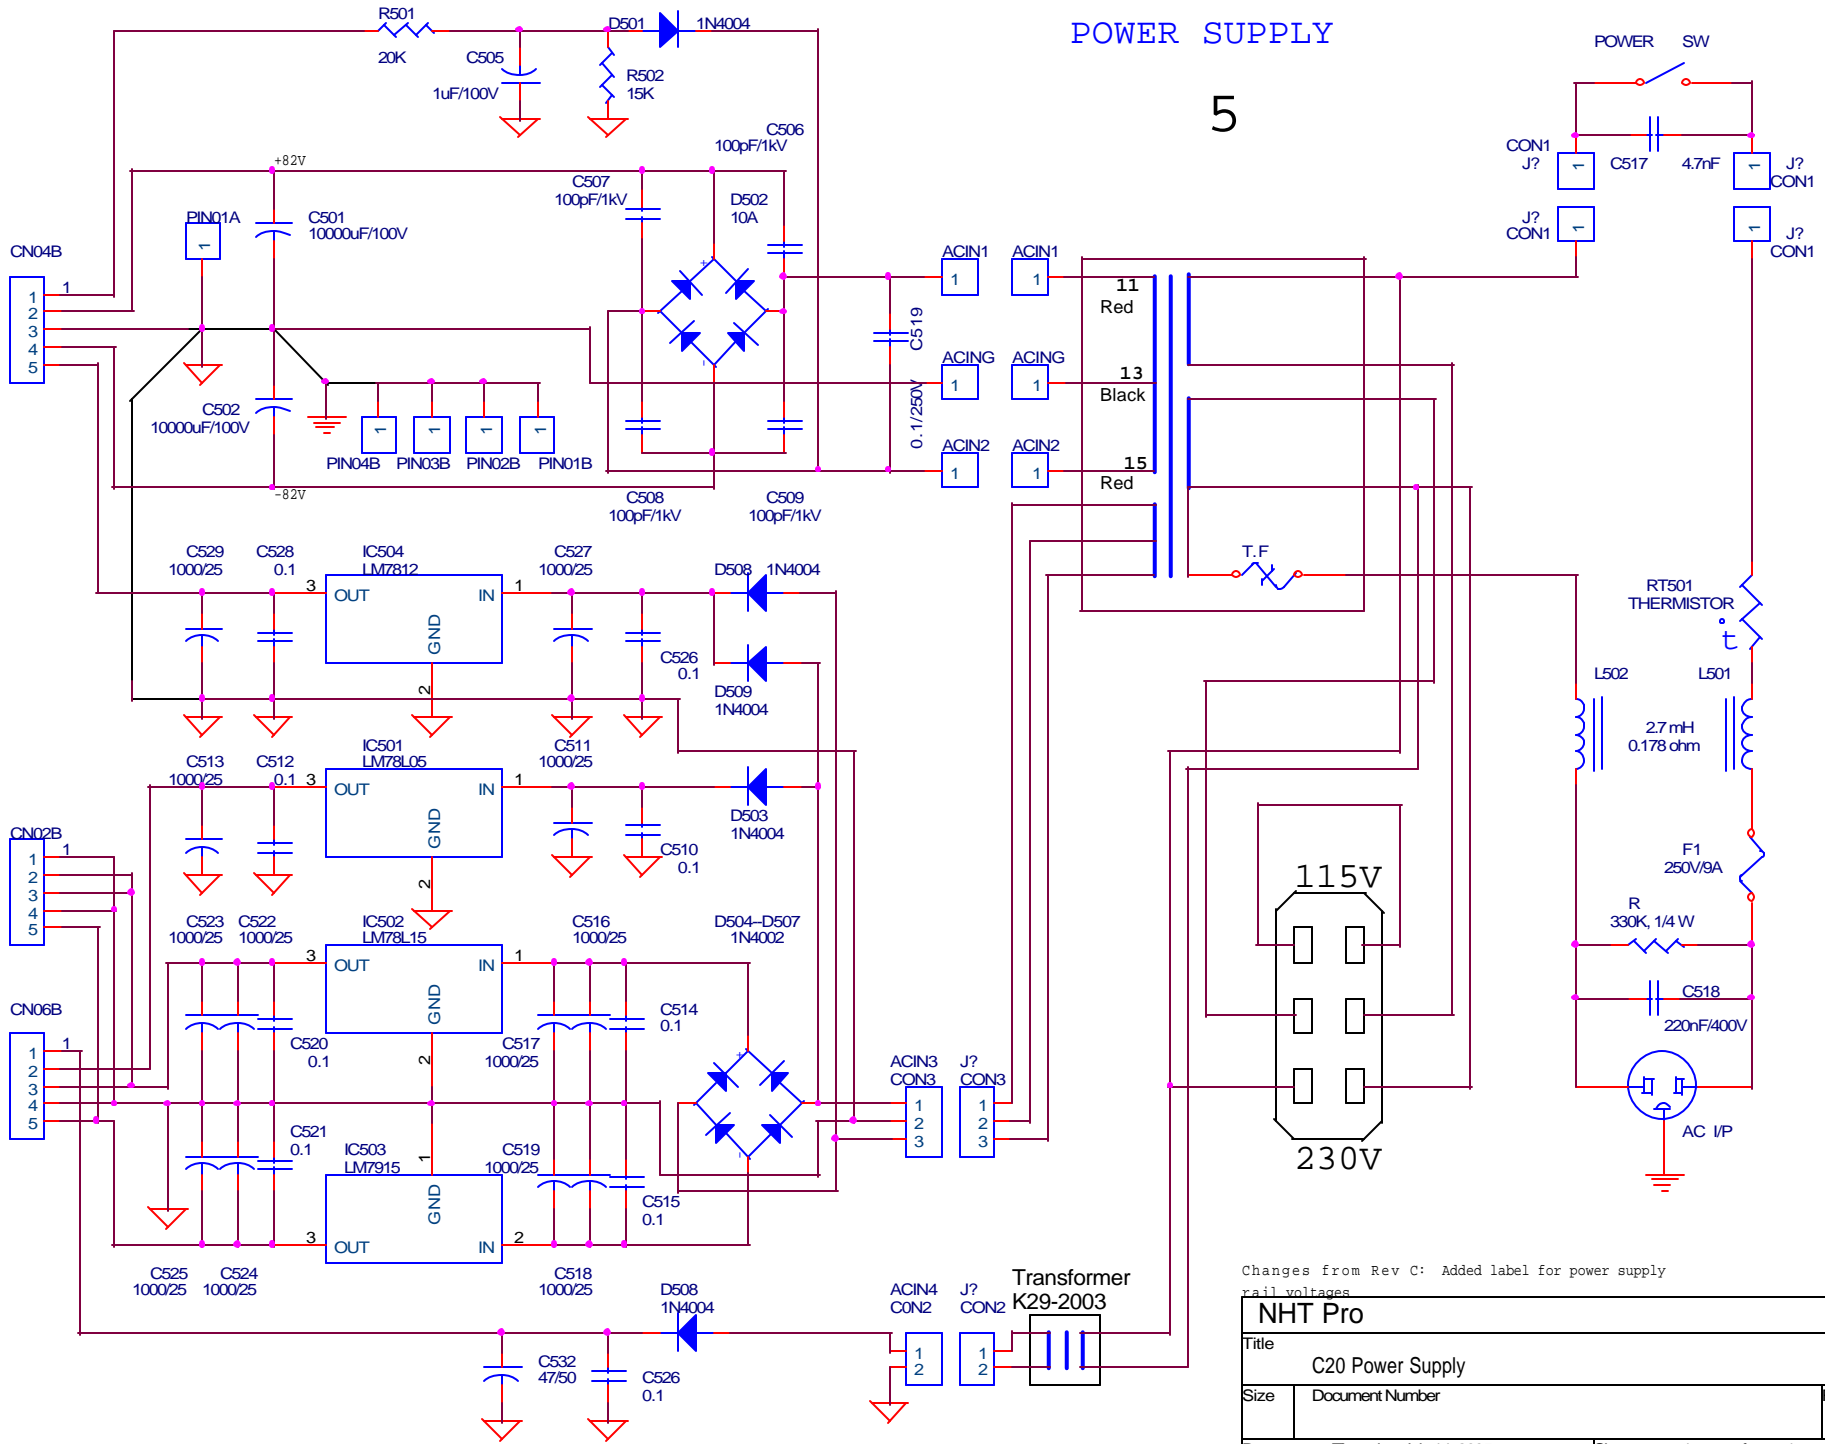

Digital Meter

3

4

NHT Pro		
Title C20 Digital Meter		
Size	Document Number	Rev D
Date	Thursday, July 14, 2005	Sheet 1 of 1

Changes from Rev C: None

POWER SUPPLY

5

Changes from Rev C: Added label for power supply rail voltages

NHT Pro		
Title		
C20 Power Supply		
Size	Document Number	Rev D
Date:	Thursday, July 14, 2005	Sheet 1 of 1

Tone Control

1

Changes from Rev C: None

NHT Pro		
Title		
C20 Tone Control		
Size	Document Number	Rev D
Date:	Thursday, July 14, 2005	Sheet 1 of 1