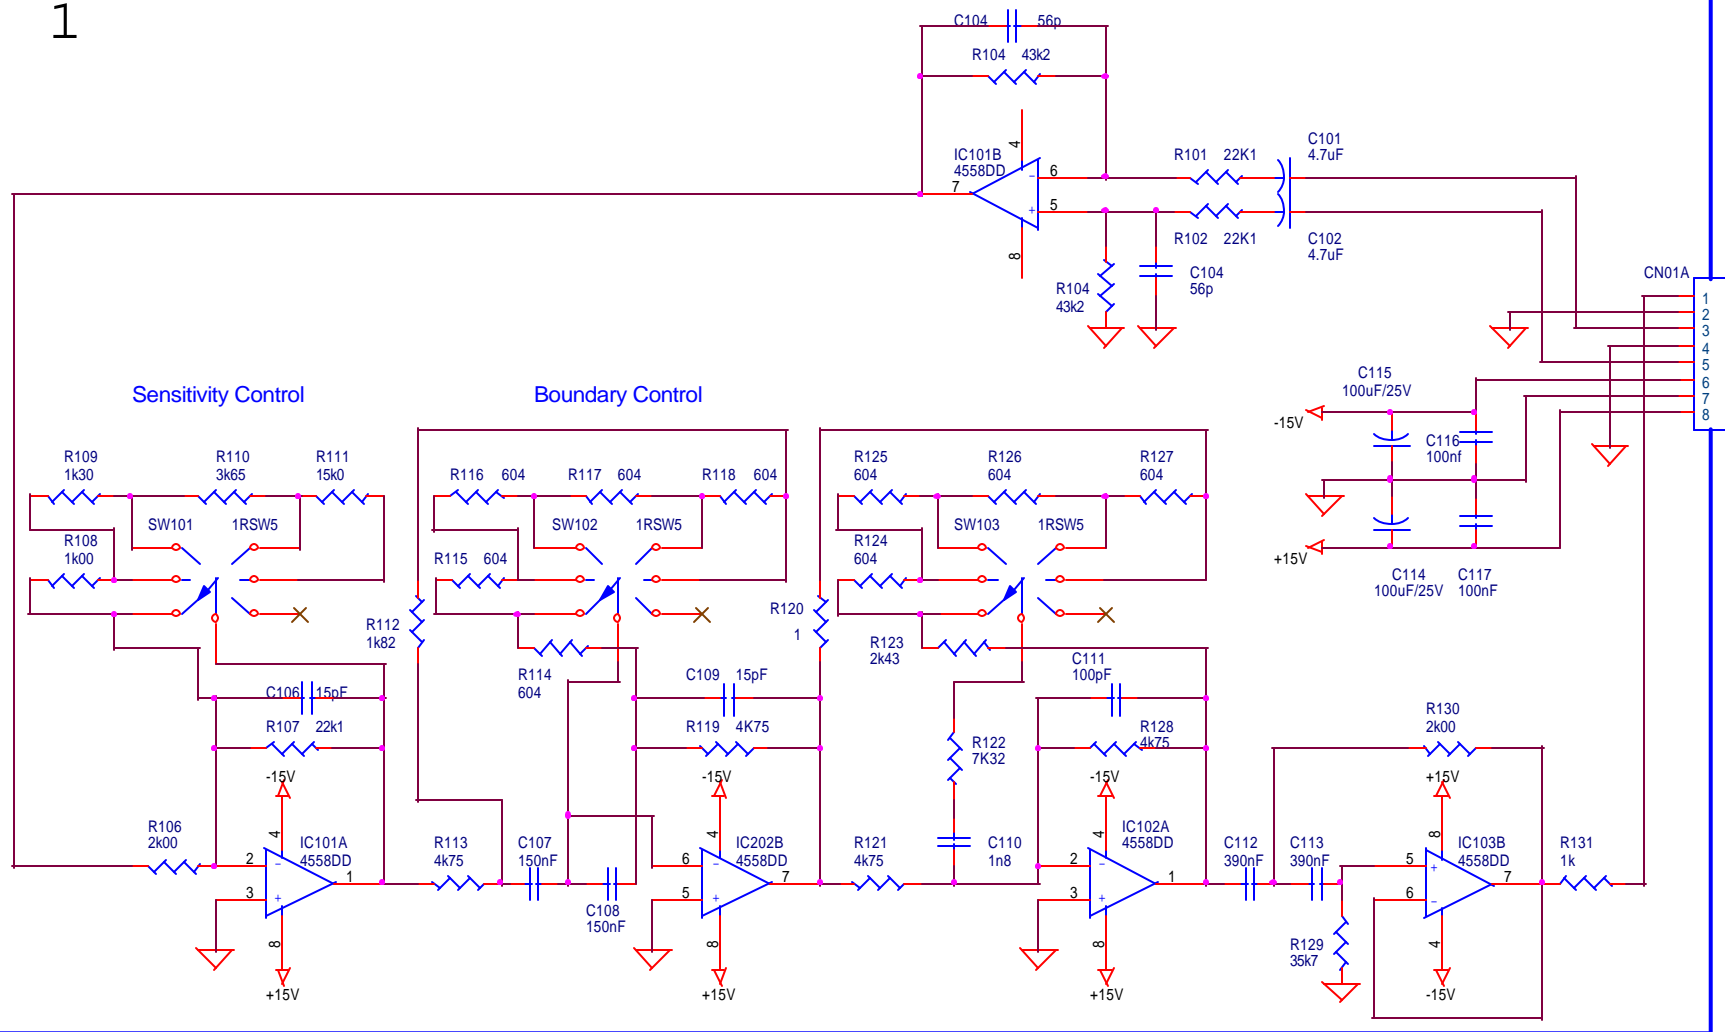

Digital Meter

3

4

NHT Pro		
Title C20 Digital Meter		
Size	Document Number	Rev D
Date	Thursday, July 14, 2005	Sheet 1 of 1

Changes from Rev C: None

POWER SUPPLY

5

Changes from Rev C: Added label for power supply rail voltages

NHT Pro		
Title		
C20 Power Supply		
Size	Document Number	Rev D
Date:	Thursday, July 14, 2005	Sheet 1 of 1

Tone Control

1

Changes from Rev C: None

NHT Pro		
Title		
C20 Tone Control		
Size	Document Number	Rev D
Date:	Thursday, July 14, 2005	Sheet 1 of 1