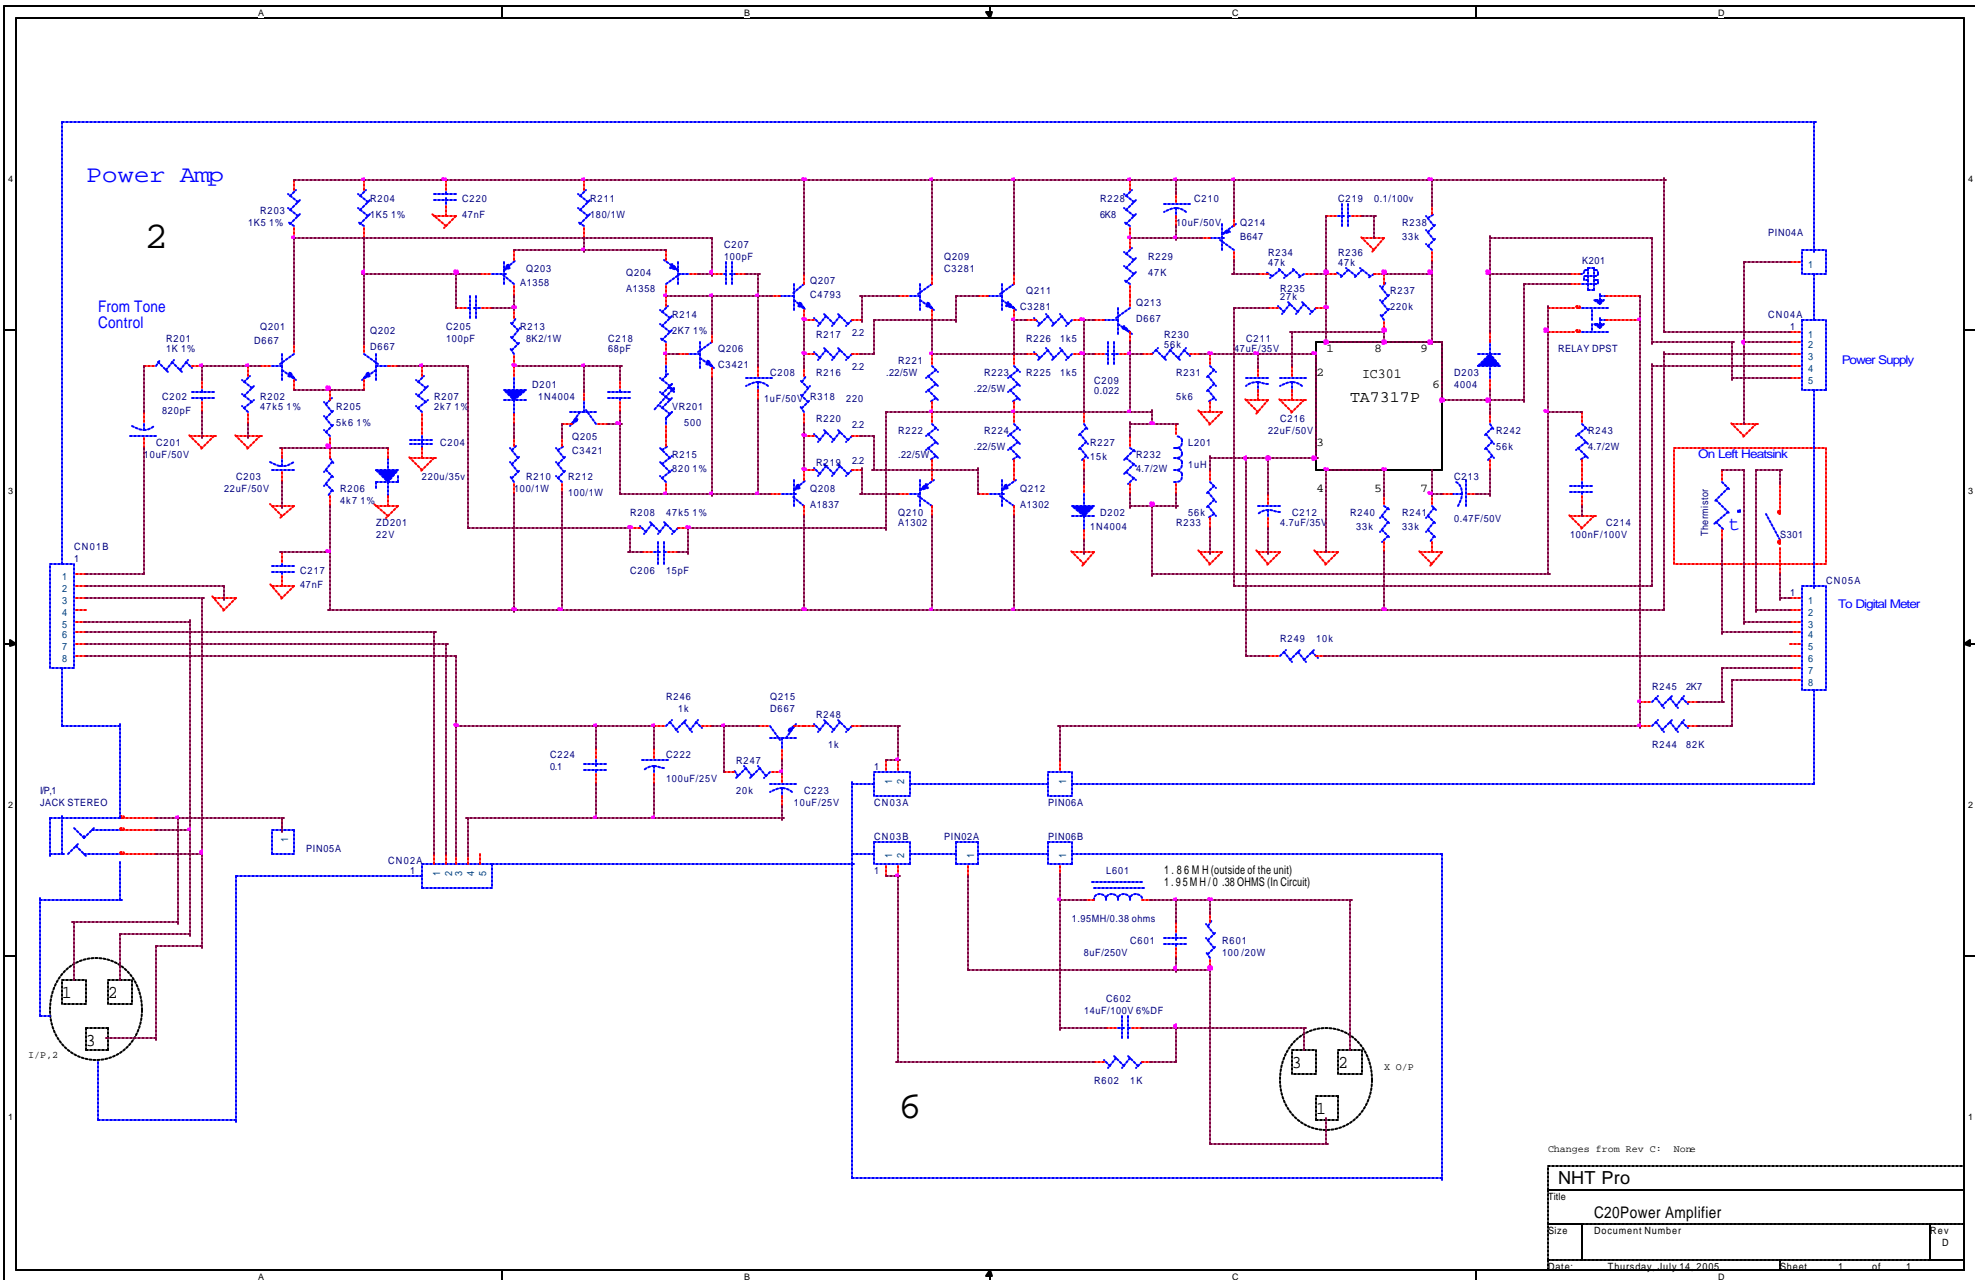

Digital Meter

3

4

NHT Pro		
Title C20 Digital Meter		
Size	Document Number	Rev D
Date	Thursday, July 14, 2005	Sheet 1 of 1

Changes from Rev C: None

POWER SUPPLY

5

Changes from Rev C: Added label for power supply rail voltages

NHT Pro		
Title		
C20 Power Supply		
Size	Document Number	Rev D
Date:	Thursday, July 14, 2005	Sheet 1 of 1

Tone Control

1

Changes from Rev C: None

NHT Pro		
Title		
C20 Tone Control		
Size	Document Number	Rev D
Date:	Thursday, July 14, 2005	Sheet 1 of 1