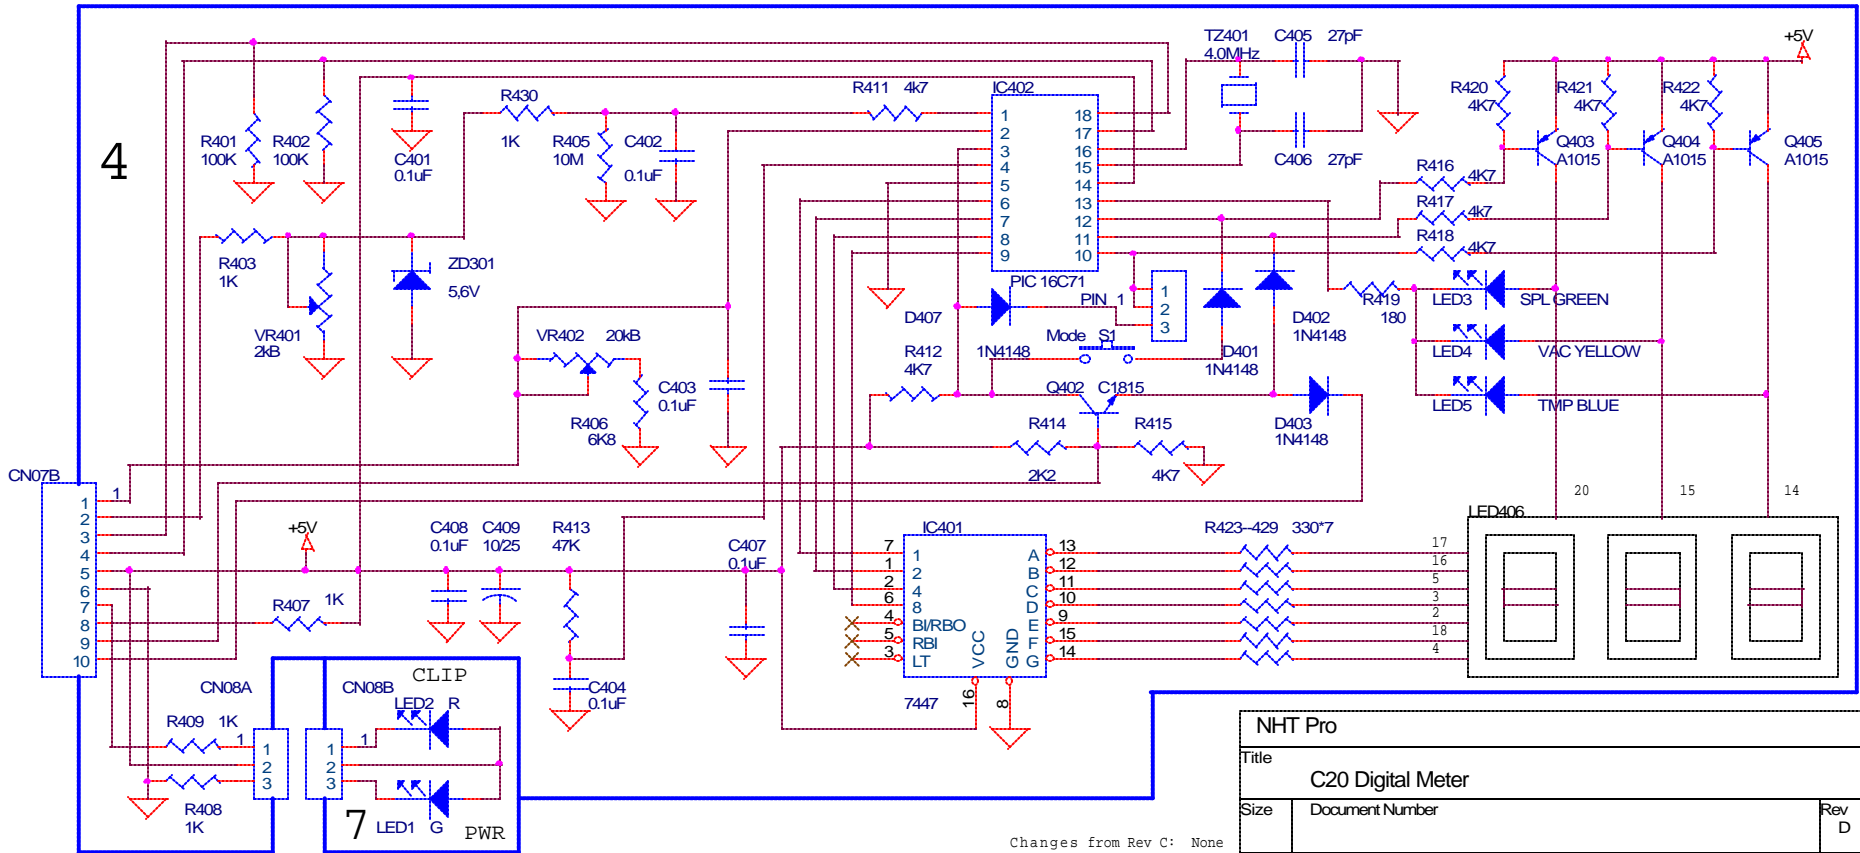

Digital Meter

3

4

NHT Pro		
Title C20 Digital Meter		
Size	Document Number	Rev D
Date	Thursday, July 14, 2005	Sheet 1 of 1

Changes from Rev C: None

POWER SUPPLY

5

Changes from Rev C: Added label for power supply rail voltages

NHT Pro		
Title		
C20 Power Supply		
Size	Document Number	Rev D
Date:	Thursday, July 14, 2005	Sheet 1 of 1

Tone Control

1

Changes from Rev C: None

NHT Pro		
Title		
C20 Tone Control		
Size	Document Number	Rev D
Date:	Thursday, July 14, 2005	Sheet 1 of 1