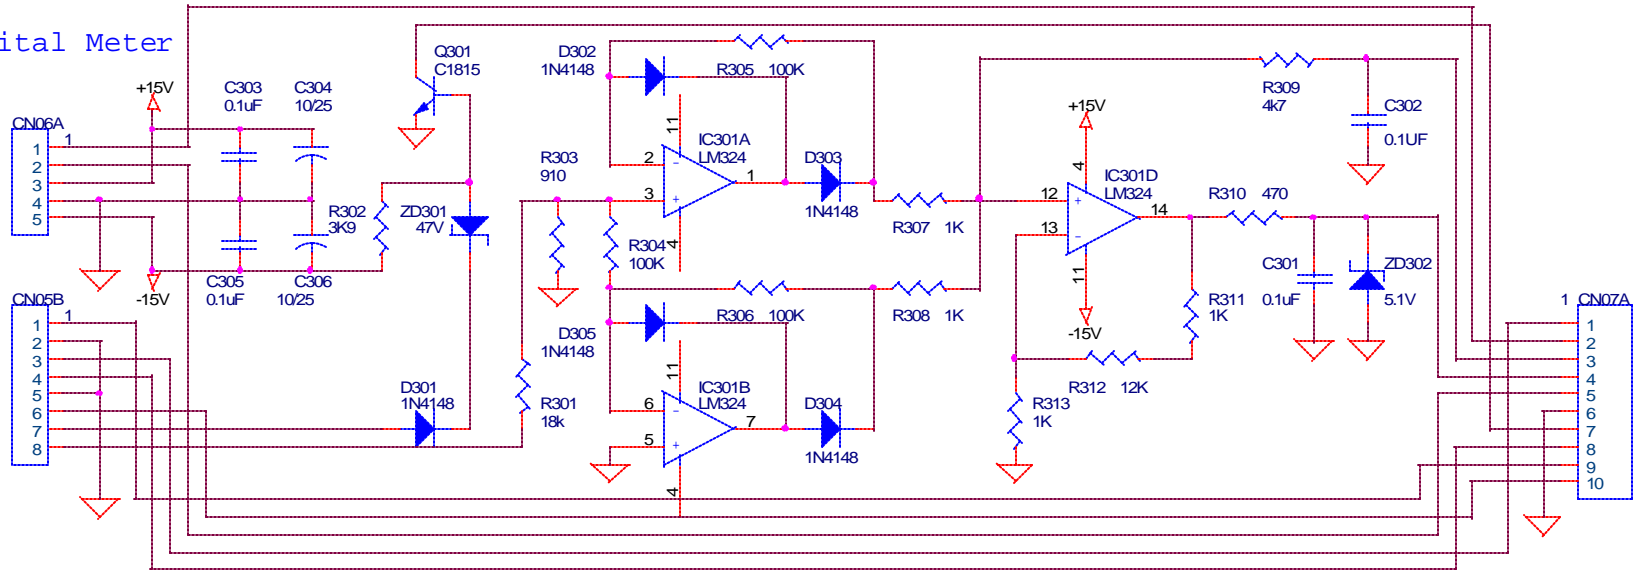

Digital Meter

3

4

NHT Pro		
Title C20 Digital Meter		
Size	Document Number	Rev D
Date	Thursday, July 14, 2005	Sheet 1 of 1

Changes from Rev C: None

POWER SUPPLY

5

Changes from Rev C: Added label for power supply rail voltages

NHT Pro		
Title		
C20 Power Supply		
Size	Document Number	Rev D
Date:	Thursday, July 14, 2005	Sheet 1 of 1

Tone Control

1

Changes from Rev C: None

NHT Pro		
Title		
C20 Tone Control		
Size	Document Number	Rev D
Date:	Thursday, July 14, 2005	Sheet 1 of 1