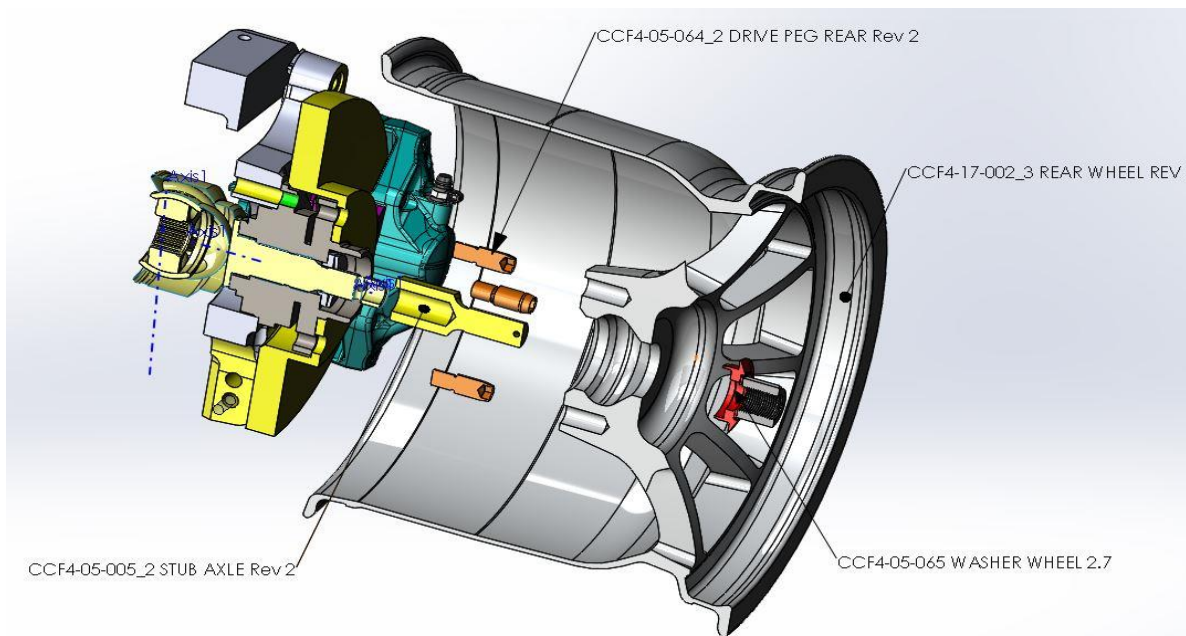

CRAWFORD F4

Bulletin F4.05.08.24

REAR WHEEL - DRIVE PEG - STUB AXLE - WHEEL WASHER

1 Manufacturer required update

Rear Wheels	CCF4-17-002_3 REAR WHEEL REV 3	2
Drive pegs	CCF4-05-064_2 DRIVE PEG REAR Rev 2	8
Stub Axle	CCF4-05-005_2 STUB AXLE Rev 2	2
Wheel washer	CCF4-05-065 WASHER WHEEL 2.7	2

Safety critical item

Crawfords to update all rear wheels - drive pegs - stub axles - wheel washers